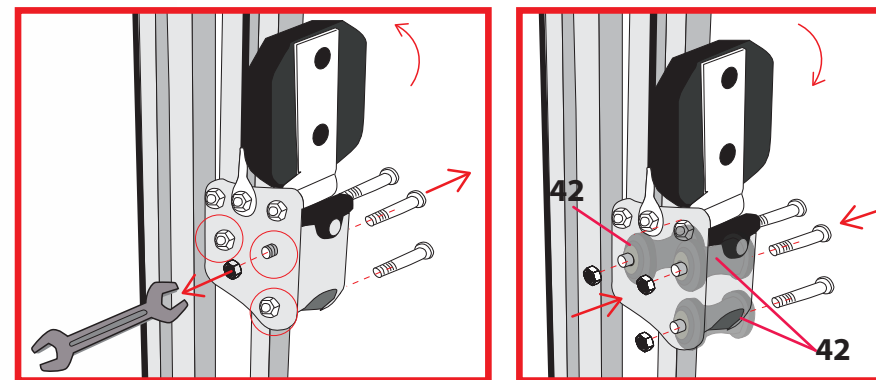

- #50 Screw
- #9 Mxc Nut
- #39 Spacer
- #47 Mxc Pin.

COUNTER KIT - SKU 400-002-378

- #10 Mxc Meter
- #27 Magnet
- #22 Screw

ROLLERS KIT (6 pcs)- SKU 400-002-375

- #42 Mxc Big Wheel (Roller)

SMALL WHEELS KIT (3 pcs) - SKU 400-002-379