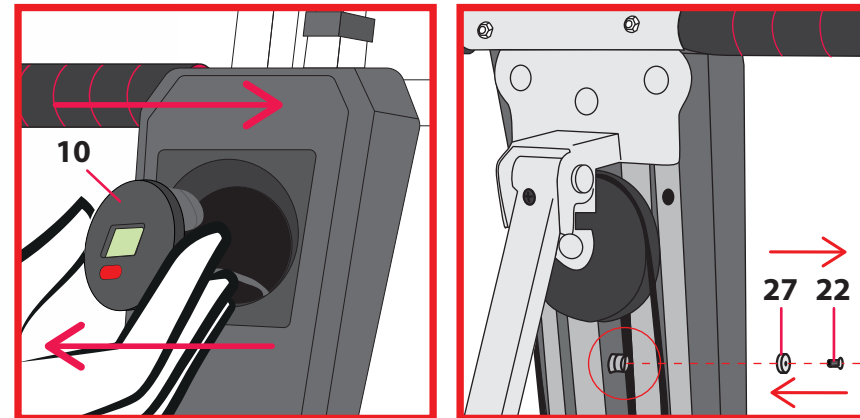

PEDAL KIT - SKU 400-002-376

- #28 Mxc Pedal (including #29 Pedal Tube, #32 Screw and #14 Mxc Cap)
- #31 Mxc Cushioning Cap
- #30 Mxc Screw

ASSEMBLY KIT- SKU 400-002-380

Includes the Assembly Manual and spare parts:

- #50 Screw
- #9 Mxc Nut
- #39 Spacer
- #47 Mxc Pin.

COUNTER KIT - SKU 400-002-378

- #10 Mxc Meter
- #27 Magnet
- #22 Screw

ROLLERS KIT (6 pcs)- SKU 400-002-375

- #42 Mxc Big Wheel (Roller)

SMALL WHEELS KIT (3 pcs) - SKU 400-002-379