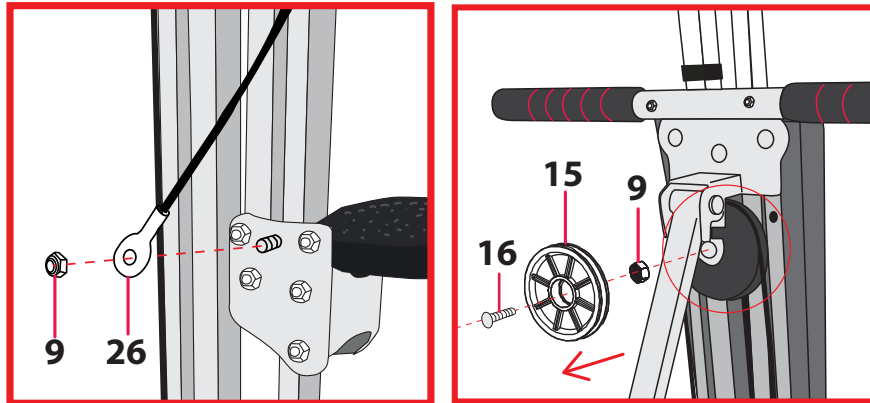

CABLE KIT - SKU 400-002-374

#9 Mxc Nut
#15 Mxc Pulley
#16 Screw
#26 Cable