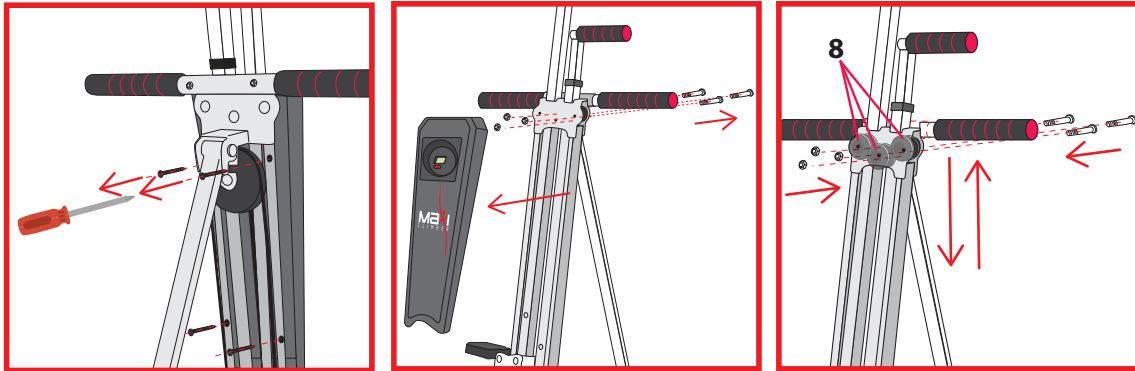

PEDAL KIT - SKU 400-002-376

- #28 Mxc Pedal (including #29 Pedal Tube, #32 Screw and #14 Mxc Cap)
- #31 Mxc Cushioning Cap
- #30 Mxc Screw

ASSEMBLY KIT- SKU 400-002-380

Includes the Assembly Manual and spare parts:

- #50 Screw
- #9 Mxc Nut
- #39 Spacer
- #47 Mxc Pin.

COUNTER KIT - SKU 400-002-378

- #10 Mxc Meter
- #27 Magnet
- #22 Screw

ROLLERS KIT (6 pcs)- SKU 400-002-375

- #42 Mxc Big Wheel (Roller)

SMALL WHEELS KIT (3 pcs) - SKU 400-002-379