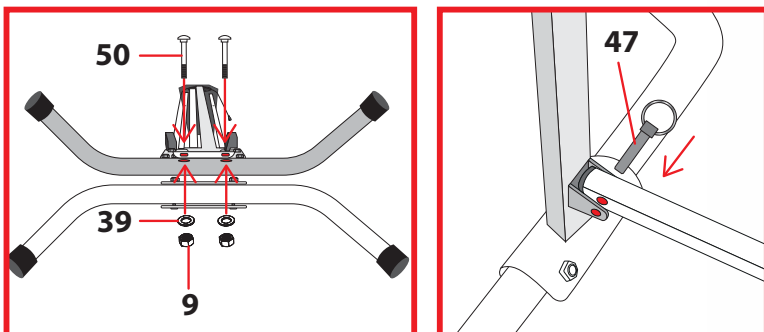

PEDAL KIT - SKU 400-002-376

- #28 Mxc Pedal (including #29 Pedal Tube, #32 Screw and #14 Mxc Cap)
- #31 Mxc Cushioning Cap
- #30 Mxc Screw

ASSEMBLY KIT- SKU 400-002-380

Includes the Assembly Manual and spare parts:

- #50 Screw
- #9 Mxc Nut
- #39 Spacer
- #47 Mxc Pin.

COUNTER KIT - SKU 400-002-378

- #10 Mxc Meter
- #27 Magnet
- #22 Screw

ROLLERS KIT (6 pcs)- SKU 400-002-375

- #42 Mxc Big Wheel (Roller)

SMALL WHEELS KIT (3 pcs) - SKU 400-002-379