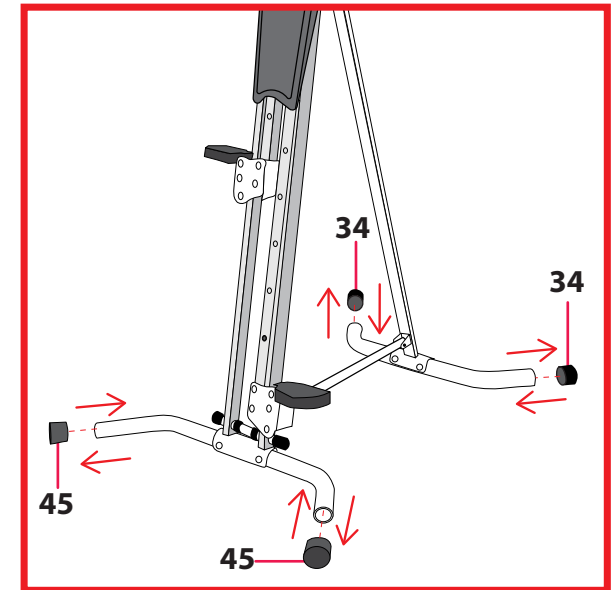

PEDAL KIT - SKU 400-002-376

- #28 Mxc Pedal (including #29 Pedal Tube, #32 Screw and #14 Mxc Cap)
- #31 Mxc Cushioning Cap
- #30 Mxc Screw

ASSEMBLY KIT- SKU 400-002-380

Includes the Assembly Manual and spare parts:

- #50 Screw
- #9 Mxc Nut
- #39 Spacer
- #47 Mxc Pin.

COUNTER KIT - SKU 400-002-378

- #10 Mxc Meter
- #27 Magnet
- #22 Screw

ROLLERS KIT (6 pcs)- SKU 400-002-375

- #42 Mxc Big Wheel (Roller)

SMALL WHEELS KIT (3 pcs) - SKU 400-002-379

#8 Mxc Small (Wheel)

CABLE KIT - SKU 400-002-374

#9 Mxc Nut
#15 Mxc Pulley
#16 Screw
#26 Cable

STABILIZER CAPS KIT

SKU 400-002-373

#45 Mxc End Cap
#34 Mxc End Cap