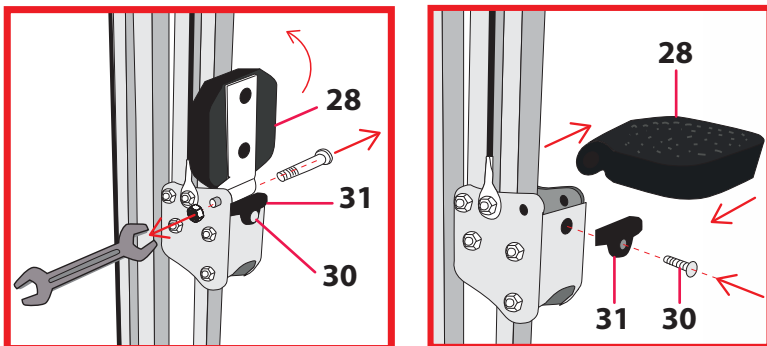

PEDAL KIT - SKU 400-002-376

- #28 Mxc Pedal (including #29 Pedal Tube, #32 Screw and #14 Mxc Cap)
- #31 Mxc Cushioning Cap
- #30 Mxc Screw

ASSEMBLY KIT- SKU 400-002-380

Includes the Assembly Manual and spare parts:

- #50 Screw
- #9 Mxc Nut
- #39 Spacer
- #47 Mxc Pin.

COUNTER KIT - SKU 400-002-378

- #10 Mxc Meter
- #27 Magnet
- #22 Screw

ROLLERS KIT (6 pcs)- SKU 400-002-375

- #42 Mxc Big Wheel (Roller)

SMALL WHEELS KIT (3 pcs) - SKU 400-002-379