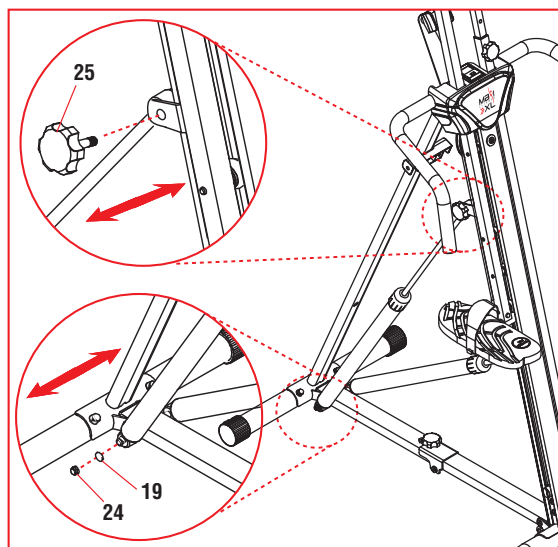

STABILIZER CAPS KIT - SKU 400-002-371

SPARE PARTS KITS

ORDER AT

(888) 433-9083
customerservice@maxiclimber.com
maxiclimber.com

PULLEY CABLE KIT - SKU 400-002-381

PISTONS KIT - SKU 400-002-384

PULLEYS KIT - SKU 400-002-382